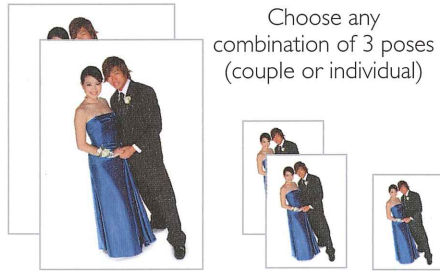

# 3 Pose Package

PACKAGE A

*Special Bonus*

**FREE**

**BLACK & WHITE PORTRAITS!**

2 - 5x7s 4 - 2x3 WALLETS

Choose any combination of 3 poses (couple or individual)

**POSE 1** 2 - 8x10s 2 - 3x5s 12 - 2x3 WALLETS

**POSE 2** 2 - 5x7s 2 - 3x5s 12 - 2x3 WALLETS

**POSE 3** 2 - 5x7s 2 - 3x5s 12 - 2x3 WALLETS

**\$70**

# 2 Pose Package

PACKAGE B

*Special Bonus*

**FREE**

**BLACK & WHITE PORTRAITS!**

2 - 5x7s 4 - 2x3 WALLETS

Choose any combination of 2 poses (couple or individual)

**POSE 1** 2 - 8x10s 2 - 3x5s 16 - 2x3 WALLETS