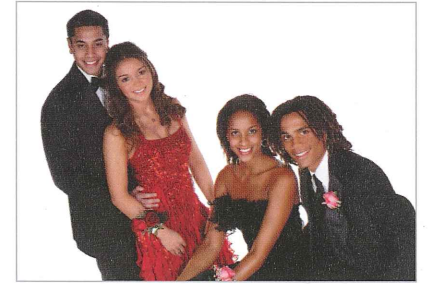

# 1 Pose Package

PACKAGE C

Choose any 1 pose (couple or individual)

2 - 8x10 PORTRAITS

2 - 5x7 PORTRAITS

2 - 3x5 PORTRAITS

32 - 2x3 WALLETS

**\$50**

## A La Carte

**PACKAGE H**

1 - 8x10 PORTRAIT **\$18**

**PACKAGE I**

2 - 5x7 PORTRAITS **\$18**

A la carte portraits may be added to any package or purchased separately

# Group Package

PACKAGE D

1 - 5x7 PORTRAIT

4 - 2x3 WALLETS

**\$8 PER PERSON**

(3 person minimum)