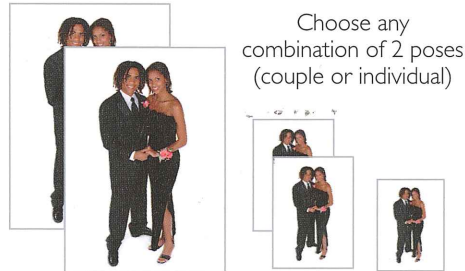

# 2 Pose Package

PACKAGE B

*Special Bonus*

**FREE**

**BLACK & WHITE PORTRAITS!**

2 - 5x7s 4 - 2x3 WALLETS

Choose any combination of 2 poses (couple or individual)

**POSE 1** 2 - 8x10s 2 - 3x5s 16 - 2x3 WALLETS

**POSE 2** 2 - 5x7s 2 - 3x5s 16 - 2x3 WALLETS

**\$60**