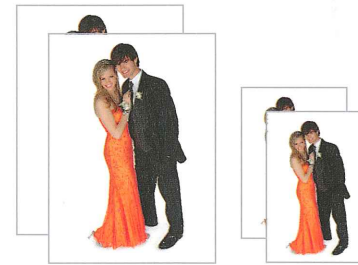

# 2 Pose Package

PACKAGE B

*Special Bonus*

**FREE**

**BLACK & WHITE PORTRAITS!**

2 - 5x7s 4 - 2x3 WALLETS

Choose any combination of 2 poses (couple or individual)

**POSE 1** 2 - 8x10s 2 - 3x5s 16 - 2x3 WALLETS

## Package Add-On

**WALLET SPECIAL - OPTION 1**

**12 - 2x3 WALLETS \$10**

Can only be purchased with a package  
Not sold separately

# 1 Pose Package

PACKAGE C

Choose any 1 pose (couple or individual)

2 - 8x10 PORTRAITS

2 - 5x7 PORTRAITS

2 - 3x5 PORTRAITS

32 - 2x3 WALLETS

**\$50**

## A La Carte

**PACKAGE H**

1 - 8x10 PORTRAIT **\$18**

**PACKAGE I**

2 - 5x7 PORTRAITS **\$18**

A la carte portraits may be added to any package or purchased separately