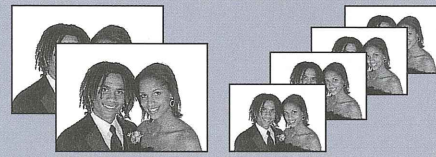

# 3 Pose Package

PACKAGE A

*Special Bonus*

**FREE**

**BLACK & WHITE PORTRAITS!**

2 - 5x7s 4 - 2x3 WALLETS

Choose any combination of 3 poses (couple or individual)

**POSE 1** 2 - 8x10s 2 - 3x5s 12 - 2x3 WALLETS

**POSE 2** 2 - 5x7s 2 - 3x5s 12 - 2x3 WALLETS

**POSE 3** 2 - 5x7s 2 - 3x5s 12 - 2x3 WALLETS

**\$70**

# 2 Pose Package

PACKAGE B

*Special Bonus*

**FREE**

**BLACK & WHITE PORTRAITS!**

2 - 5x7s 4 - 2x3 WALLETS

Choose any combination of 2 poses (couple or individual)

**POSE 1** 2 - 8x10s 2 - 3x5s 16 - 2x3 WALLETS